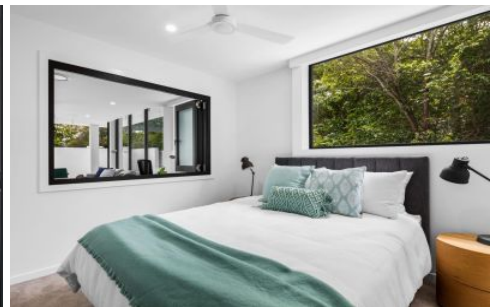

Stewart

ESTATE AGENTS